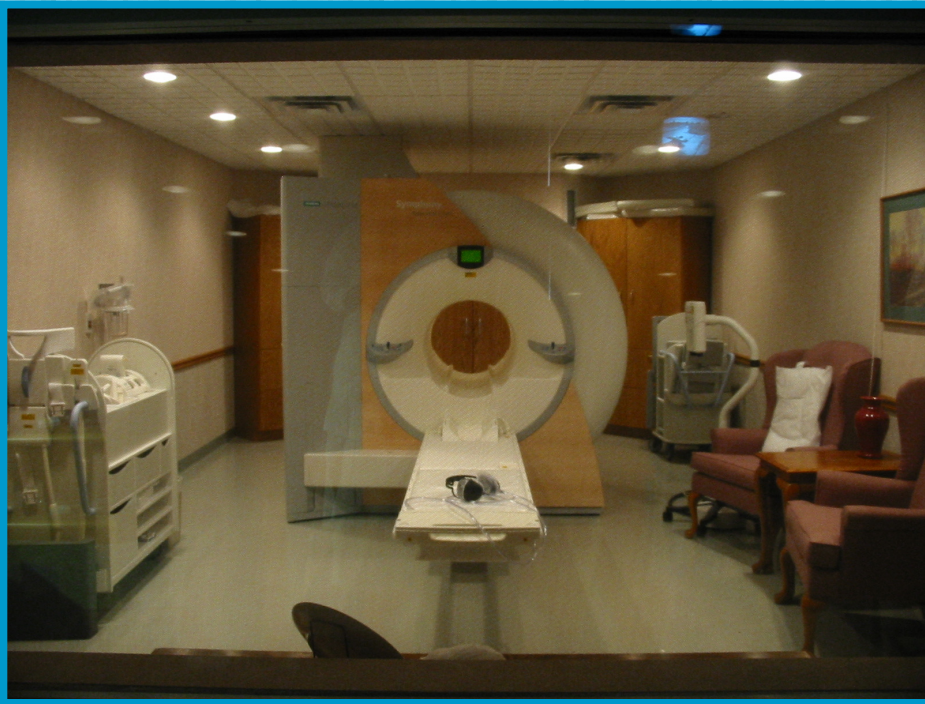

Photo Courtesy of United Medical Park

Braden RF Shielded Windows **“Let the Sunshine in!”**

Photo Courtesy of Vantage Open-MRI

Photo Courtesy of Headache and Pain Center

Braden Shielding Systems Radio Frequency shielded windows systems can add the comfort of outside lighting or simply just a clear view of the patient. Bring outdoor landscaping into the MRI suite for soothing a troubled patient. Braden Shielding Systems RF shielded window systems are constructed with 304 stainless steel wire mesh and 1/4" tempered glass for exceptional performance and durability.