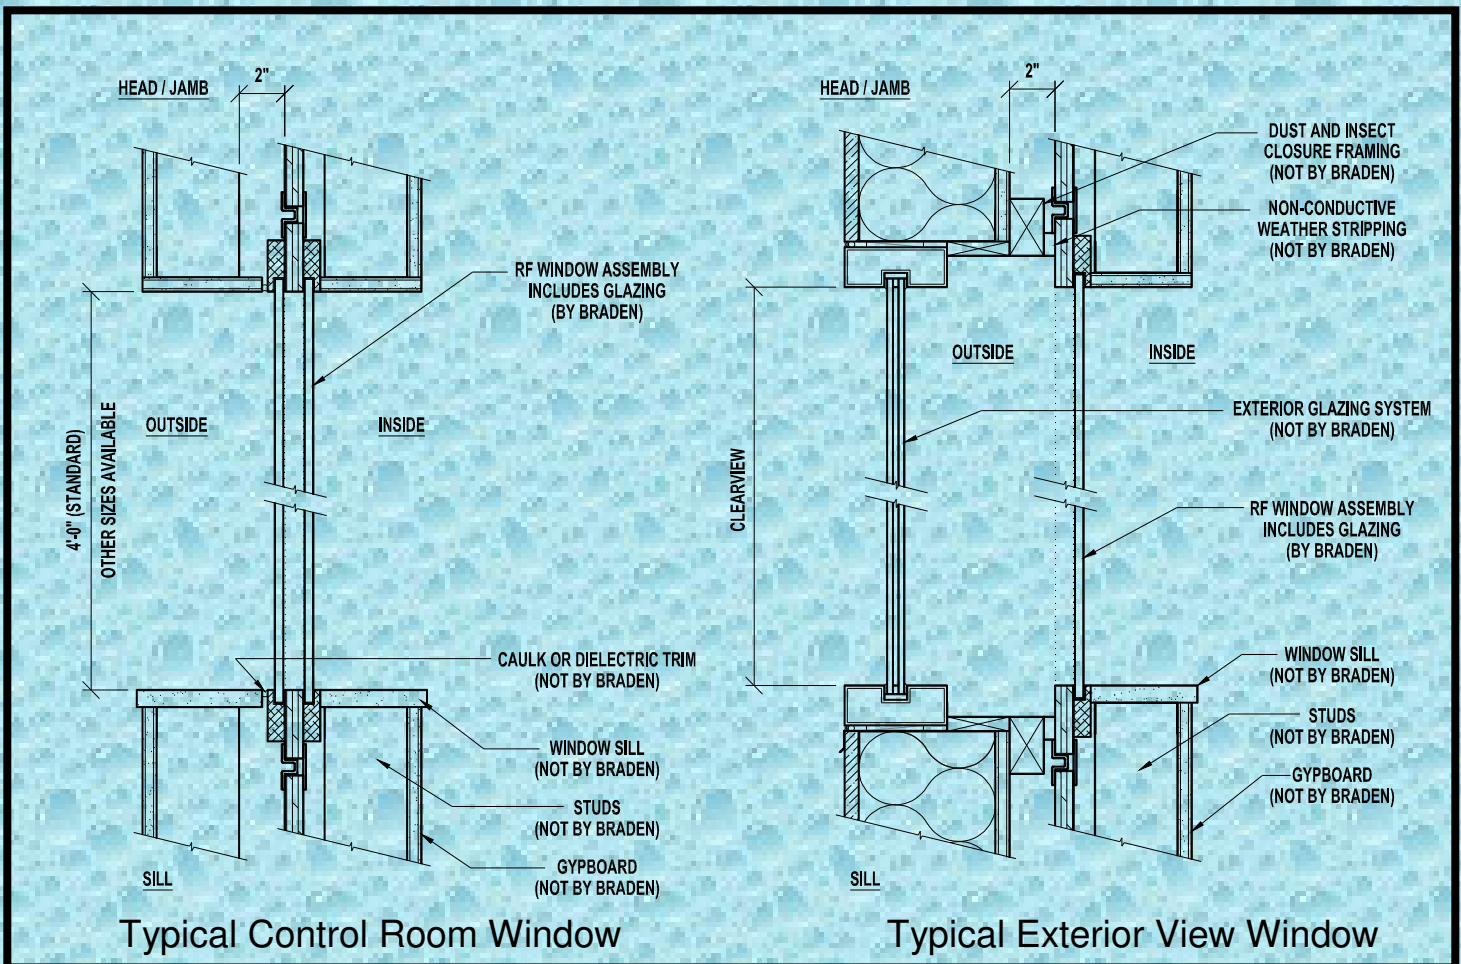

Photo Courtesy of Tulsa Regional Medical Center

9260 Broken Arrow Expressway, Tulsa, OK 74145 • Phone (918) 624-2888 • Fax (918) 624-2886
Email: info@bradenshielding.com Website: www.bradenshielding.com